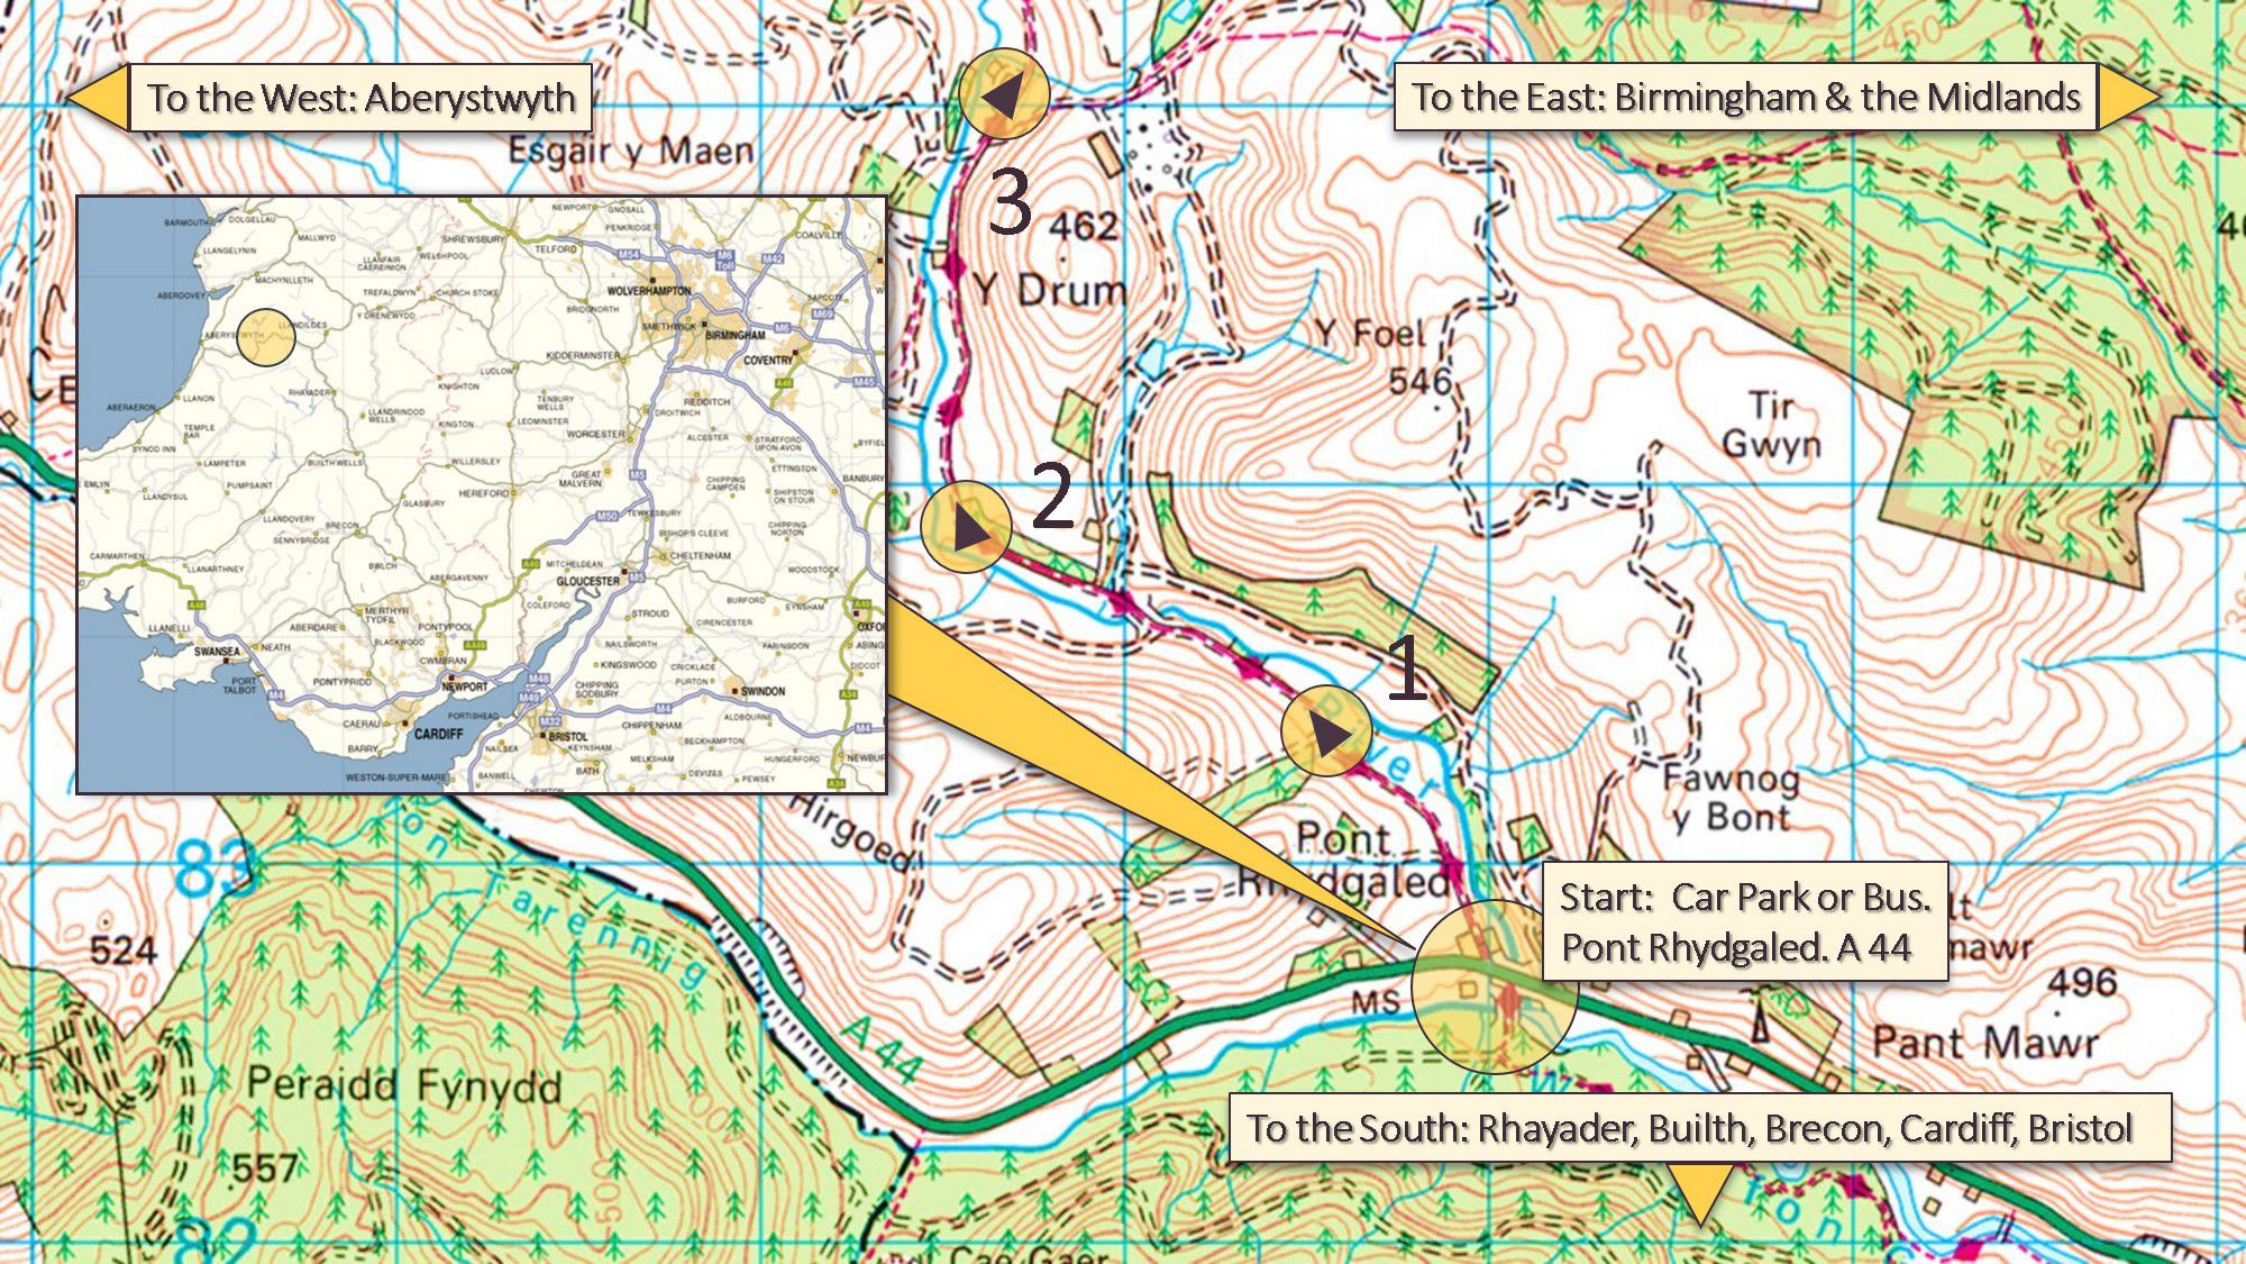

To the West: Aberystwyth

To the East: Birmingham & the Midlands

Start: Car Park or Bus.
Pont Rhydgaled. A 44

To the South: Rhayader, Builth, Brecon, Cardiff, Bristol

Source of River Wye/Afon Gwy

Cairn Pen Lluest-y-carn

Cerrig y W

4
Old Mine

Esgair y Maesnant

Maesnant

PC

Cw

5

Wye View Point

Bryn Daith

506

519

3

Esgair y Maen

462
Y Drum

Y Foel
546

Tir Gwyn