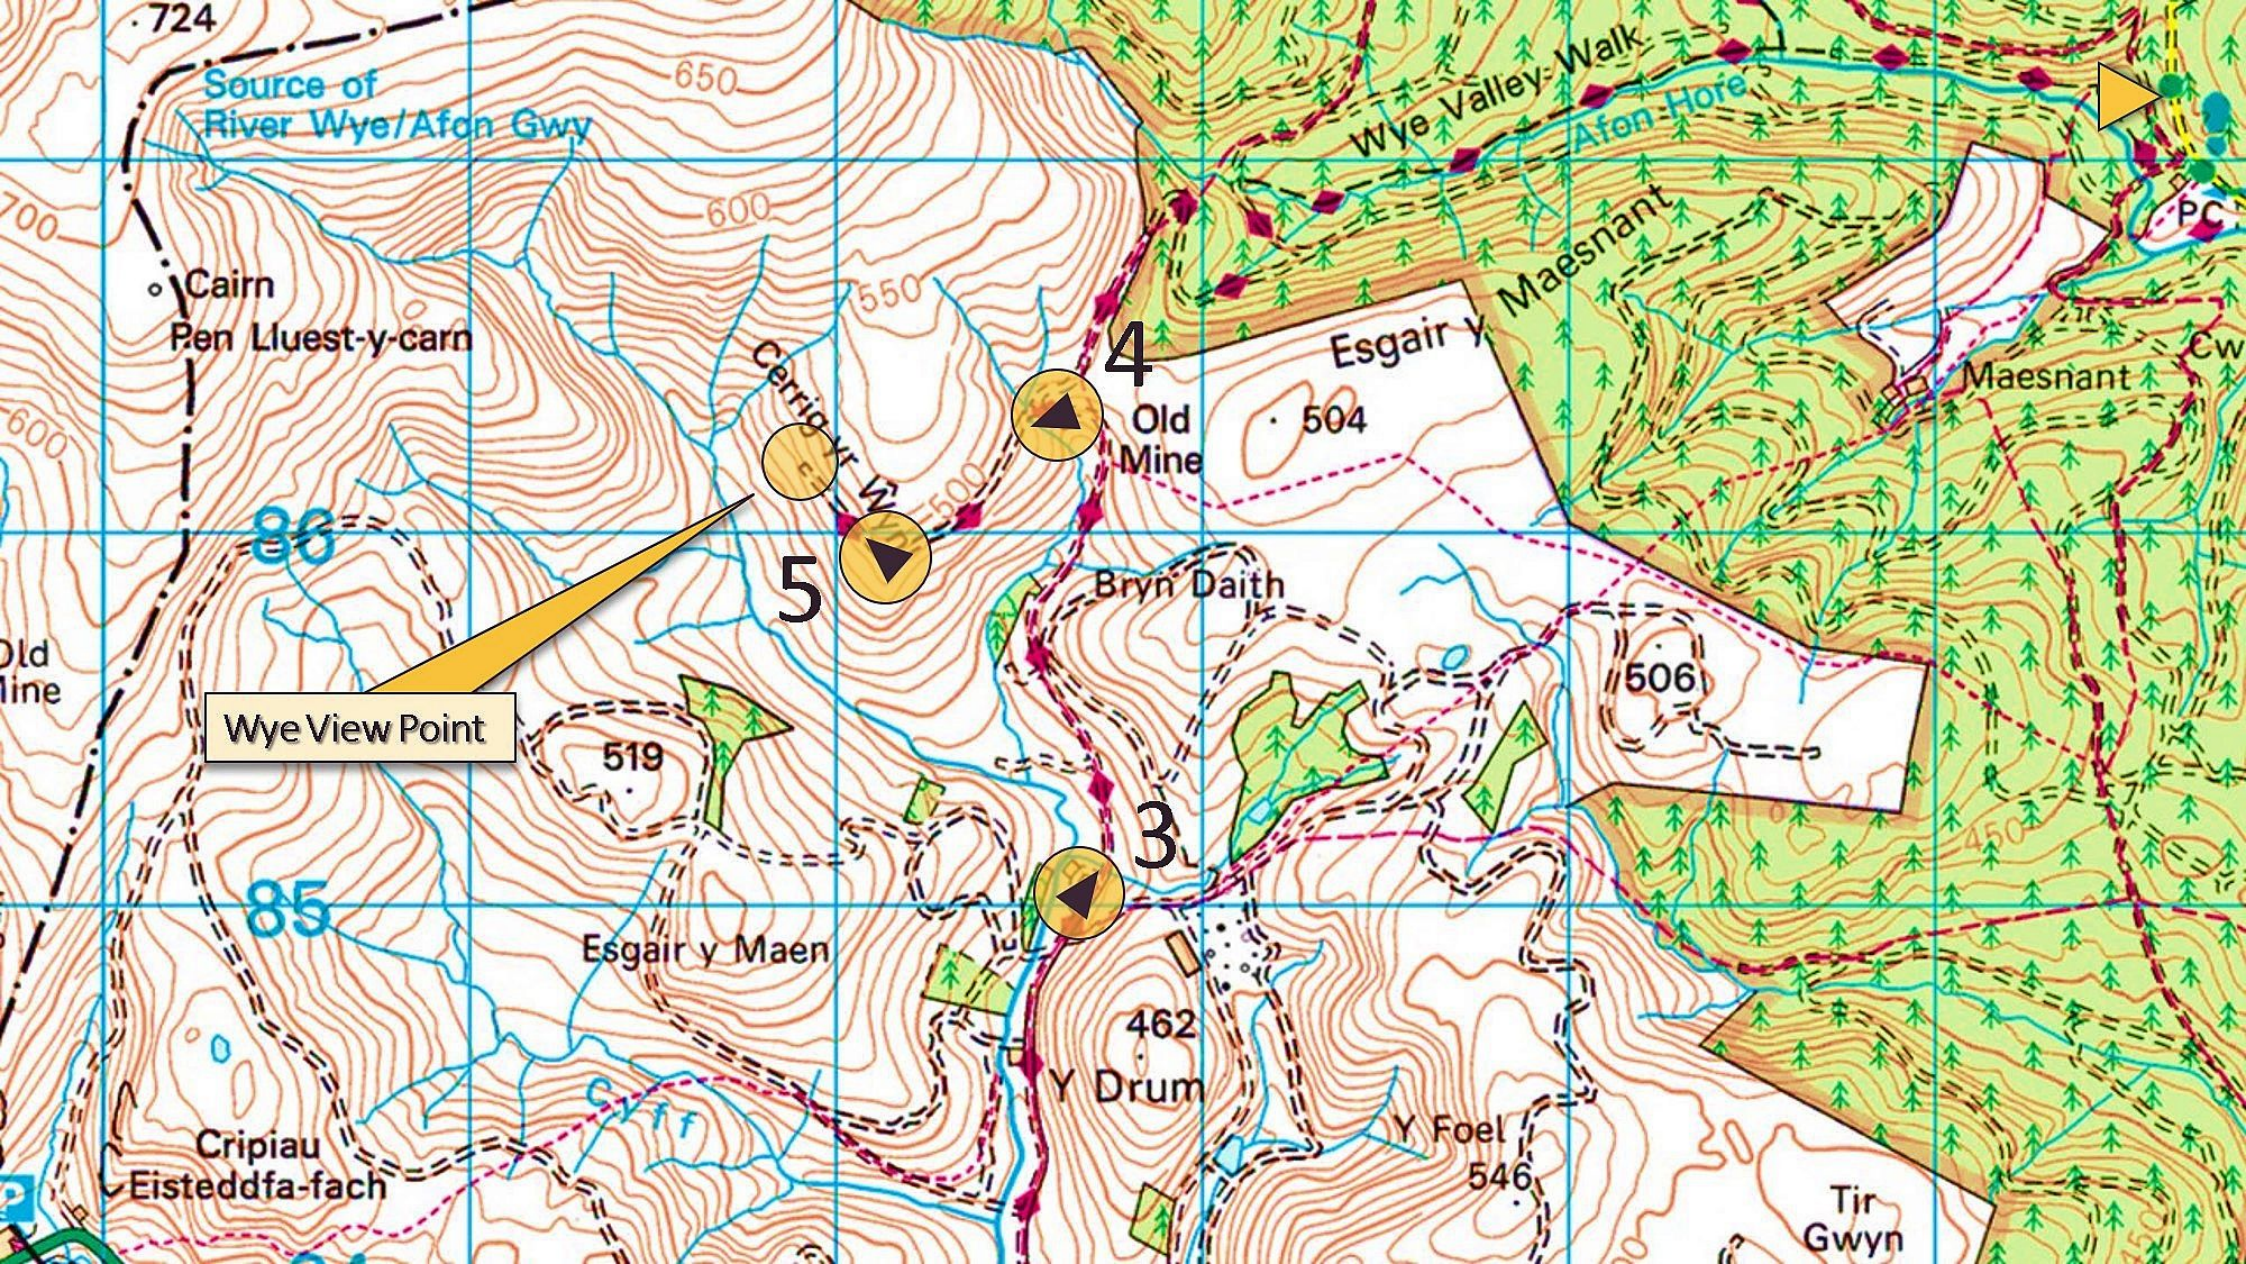

To the West: Aberystwyth

To the East: Birmingham & the Midlands

Start: Car Park or Bus.
Pont Rhydgaled. A 44

To the South: Rhayader, Builth, Brecon, Cardiff, Bristol

Source of River Wye/Afon Gwy

Cairn Pen Lluest-y-carn

Cerrig y W

4
Old Mine

Esgair y Maesnant

Maesnant

PC

Cw

5

Wye View Point