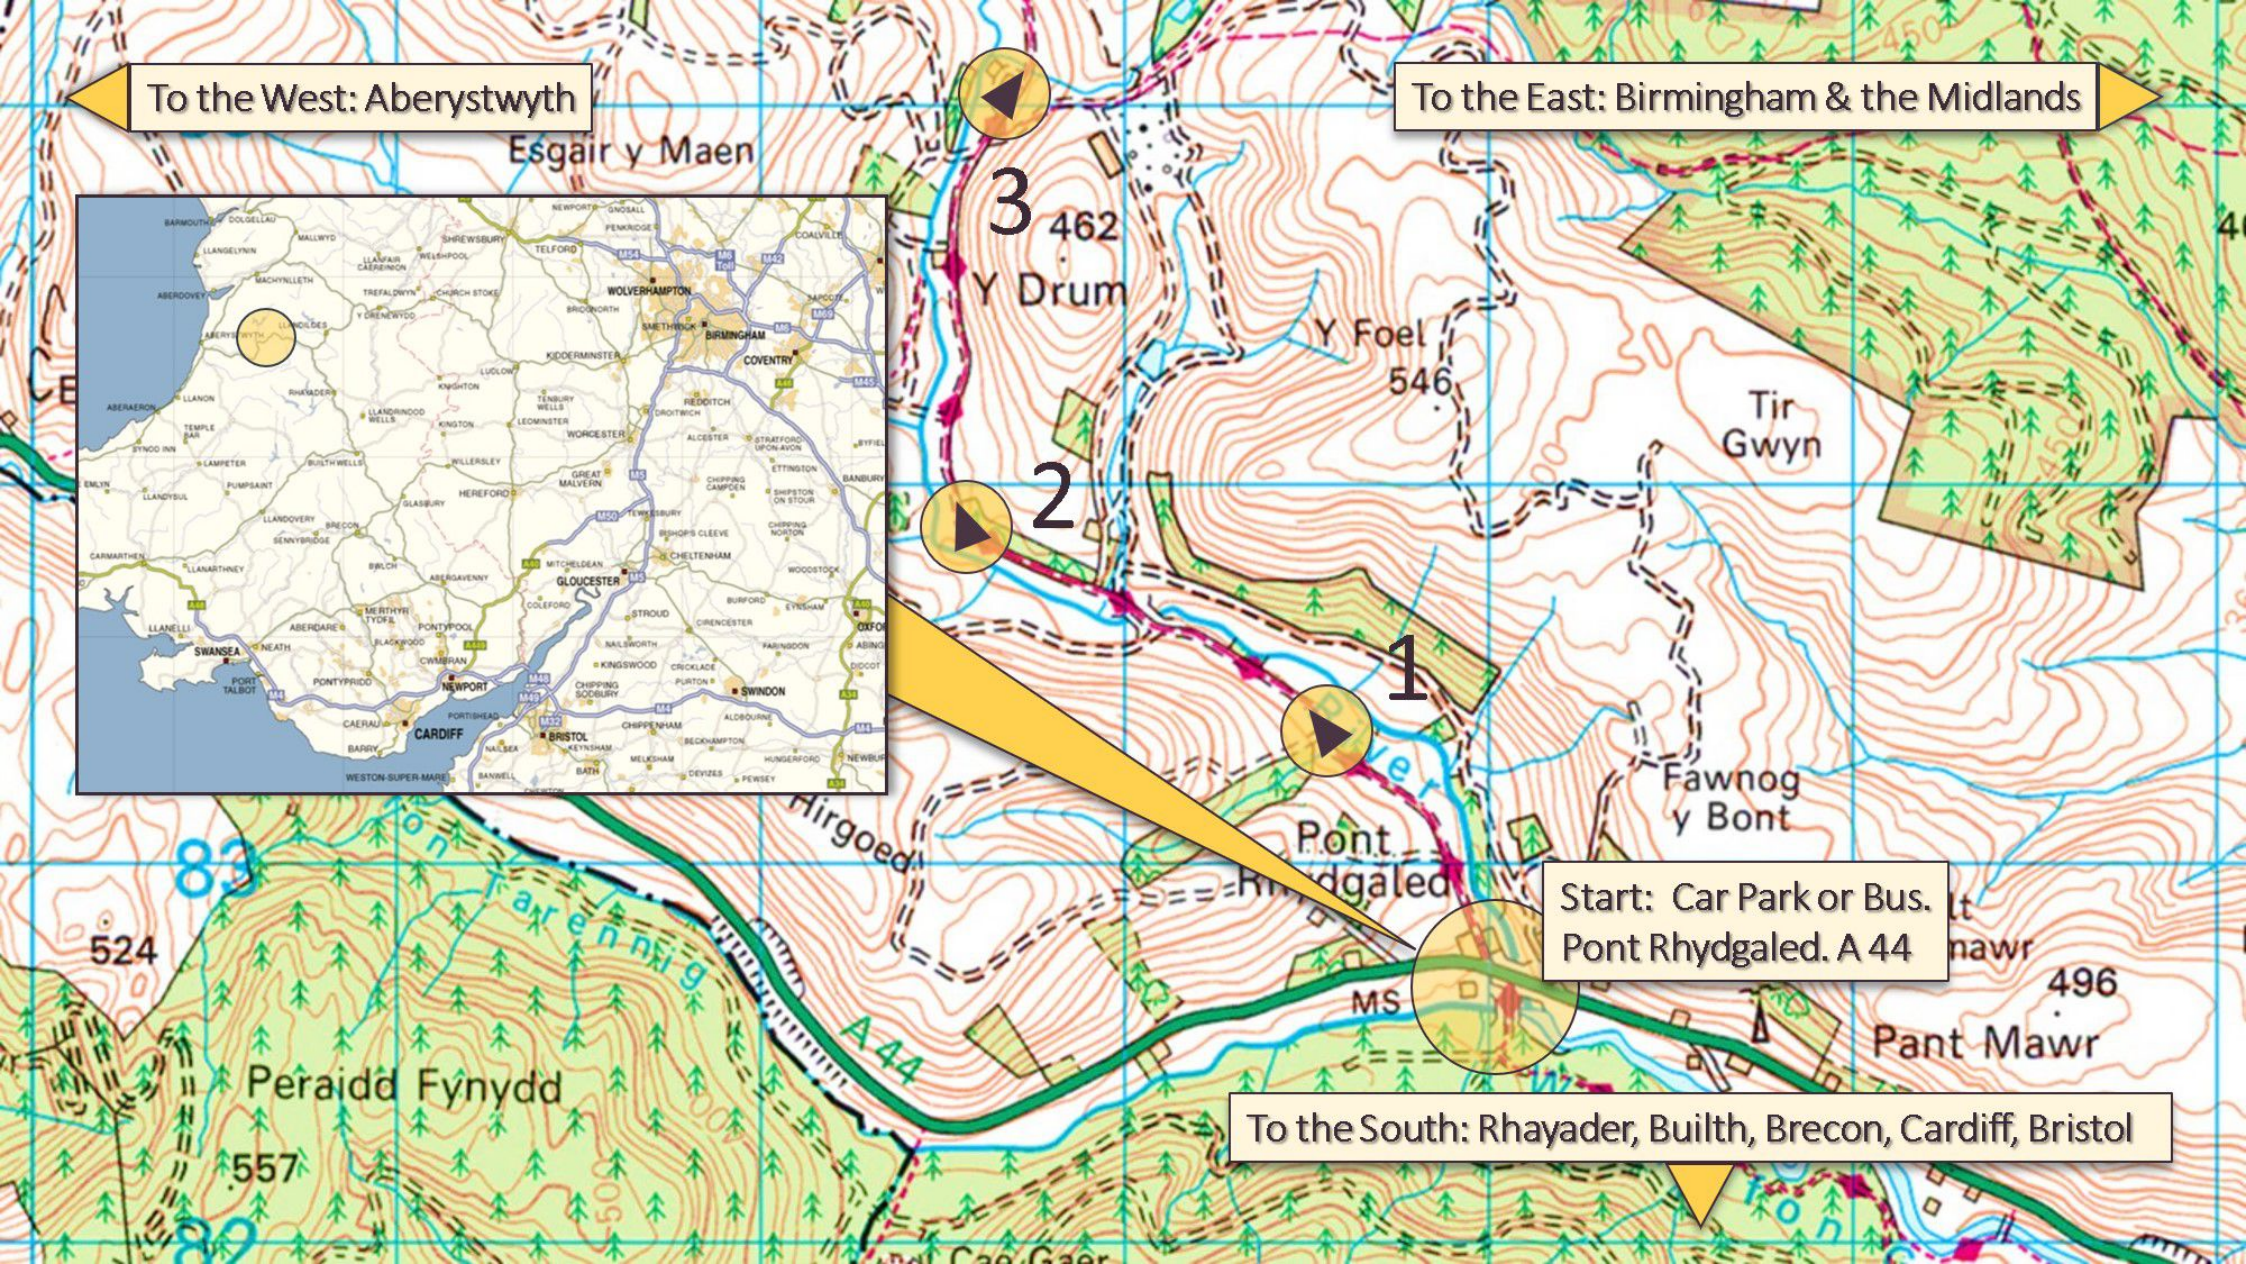

To the West: Aberystwyth

To the East: Birmingham & the Midlands

Start: Car Park or Bus.
Pont Rhydgaled. A 44

To the South: Rhayader, Builth, Brecon, Cardiff, Bristol

Wye Source

Source of River Wye/Afen Gwy

3

Cairn Pen Lluest-y-carn

4

5

2

1

Cerrig-yr-Wnion

Old Mine

Bryn Daith

Esgair y Maen

Esgair y Maesnant

Wye Valley Walk

Afen Hore

HAFR

Cairns Pen Pumlumon Arwystli

741